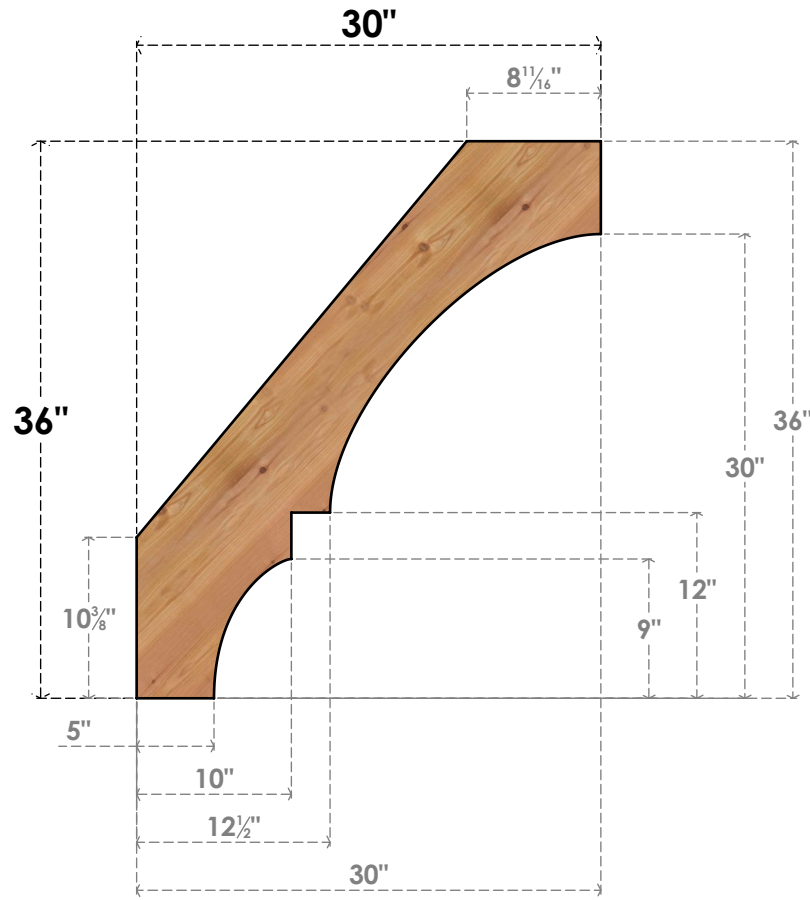

BRC06X30X36BOA00SWR

5 1/2"W X 30"D X 36"H BALBOA SMOOTH BRACE, WESTERN RED CEDAR

SIDE

FRONT

EKENA MILLWORK
 2300 WEST MAIN ST.
 CLARKSVILLE, TX 75426
 TOLL FREE: 866-607-0453
 WWW.EKENAMILLWORK.COM

NOTES

1. INSTALLATION TO BE COMPLETED IN ACCORDANCE WITH MANUFACTURER'S SPECIFICATIONS.
2. DRAWING MAY NOT BE TO SCALE
3. THIS DRAWING IS INTENDED FOR DESIGN AND PLANNING PURPOSES ONLY.
4. ALL INFORMATION CONTAINED HEREIN WAS CURRENT AT THE TIME OF DEVELOPMENT BUT MUST BE REVIEWED AND APPROVED BY THE PRODUCT MANUFACTURER TO BE CONSIDERED ACCURATE.
5. PRODUCTS ARE NOT KILN DRIED. THIS ITEM IS UNIQUE AND WILL CONTAIN THE NATURAL VARIATIONS THAT THE WOOD SPECIES OFFERS. THIS MAY RESULT IN VARIATIONS UP TO 1/4"