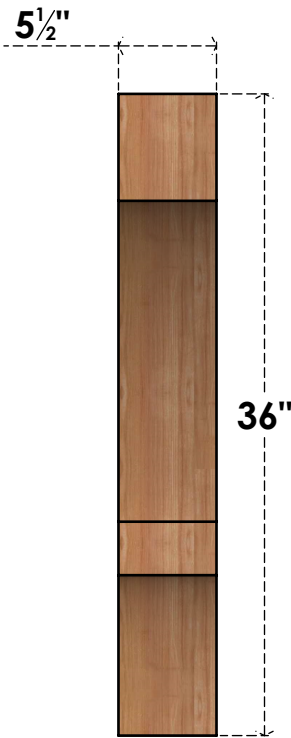

BRC06X30X36BOA00SWR

5 1/2"W X 30"D X 36"H BALBOA SMOOTH BRACE, WESTERN RED CEDAR

SIDE

FRONT

EKENA MILLWORK
 2300 WEST MAIN ST.
 CLARKSVILLE, TX 75426
 TOLL FREE: 866-607-0453
 WWW.EKENAMILLWORK.COM

NOTES

1. INSTALLATION TO BE COMPLETED IN ACCORDANCE WITH MANUFACTURER'S SPECIFICATIONS.
2. DRAWING MAY NOT BE TO SCALE
3. THIS DRAWING IS INTENDED FOR DESIGN AND PLANNING PURPOSES ONLY.
4. ALL INFORMATION CONTAINED HEREIN WAS CURRENT AT THE TIME OF DEVELOPMENT BUT MUST BE REVIEWED AND APPROVED BY THE PRODUCT MANUFACTURER TO BE CONSIDERED ACCURATE.
5. PRODUCTS ARE NOT KILN DRIED. THIS ITEM IS UNIQUE AND WILL CONTAIN THE NATURAL VARIATIONS THAT THE WOOD SPECIES OFFERS. THIS MAY RESULT IN VARIATIONS UP TO 1/4"